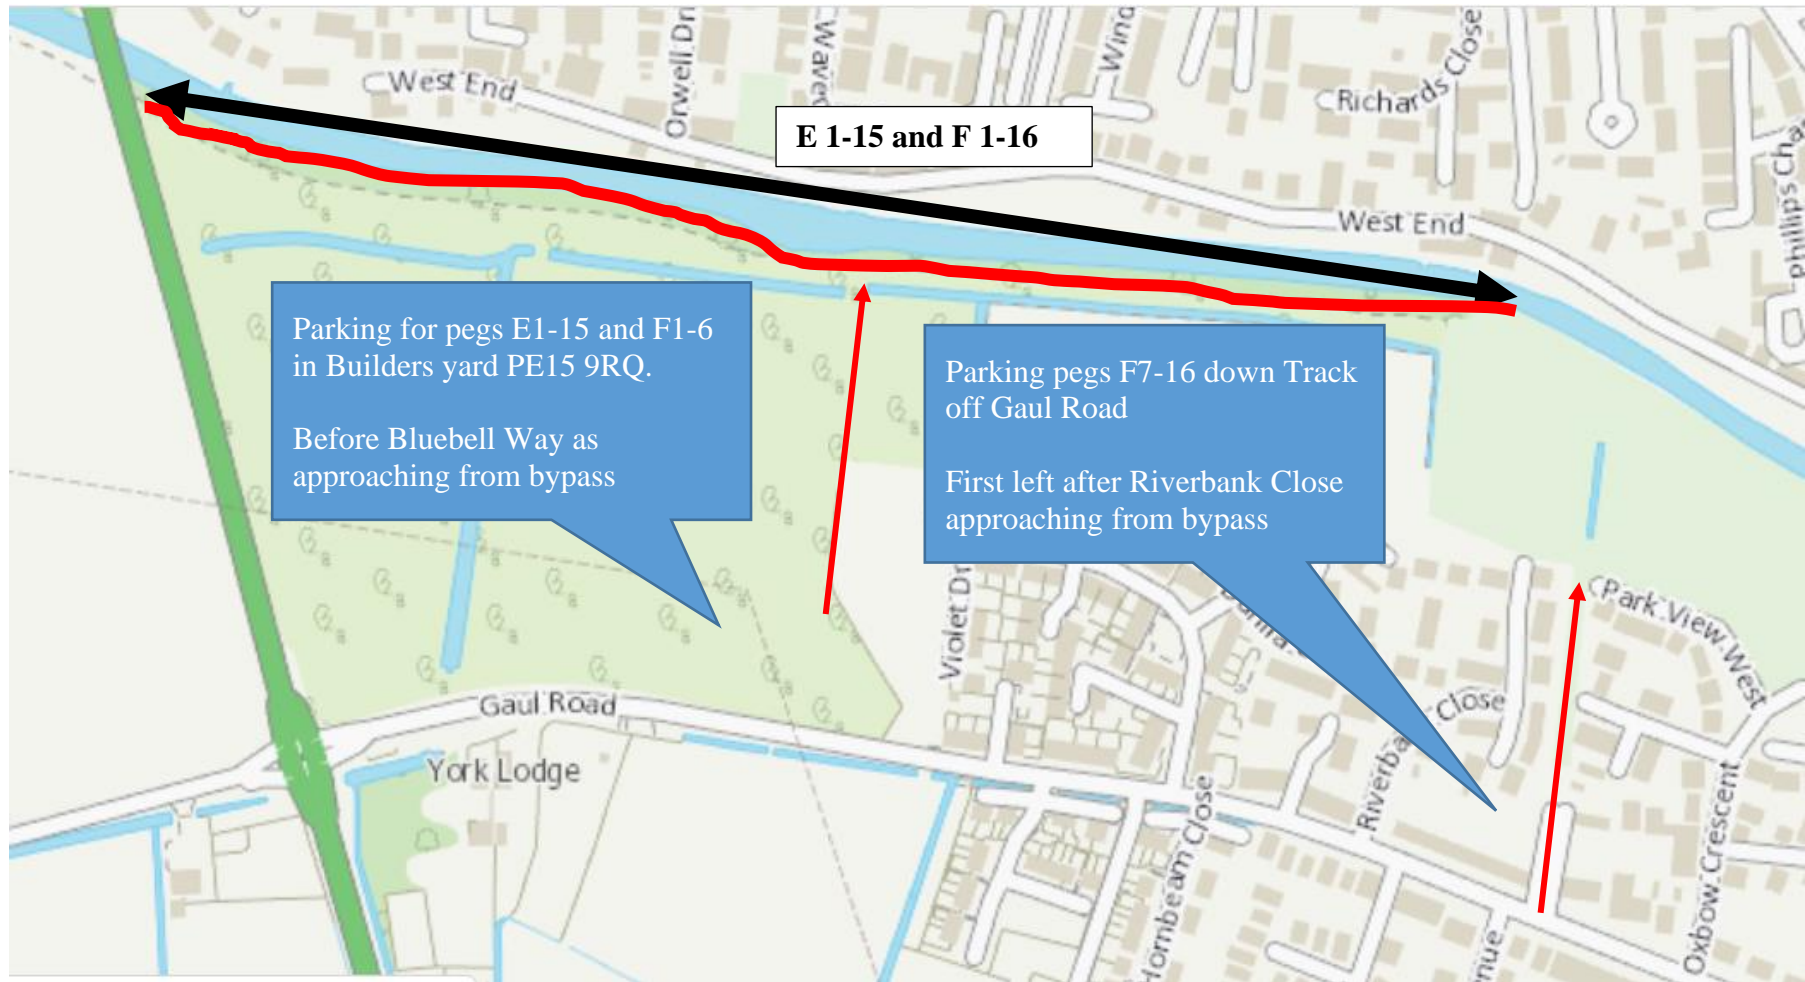

AT Winter League section – Fenland Drains parking and peg location maps

Old Nene Benwick Village centre A and B Sections

Benwick (Little London) C and D Sections

SECTION - Old Nene March downstream March Bypass, E 1-15 and F 1-16

Old Nene March Allotments and Health Centre G1-15 and H1-16 PLEASE PARK CONSIDERATELY

Old Nene March, Wigstones Bridge / BMX Section J and K PLEASE PARK CONSIDERATELY