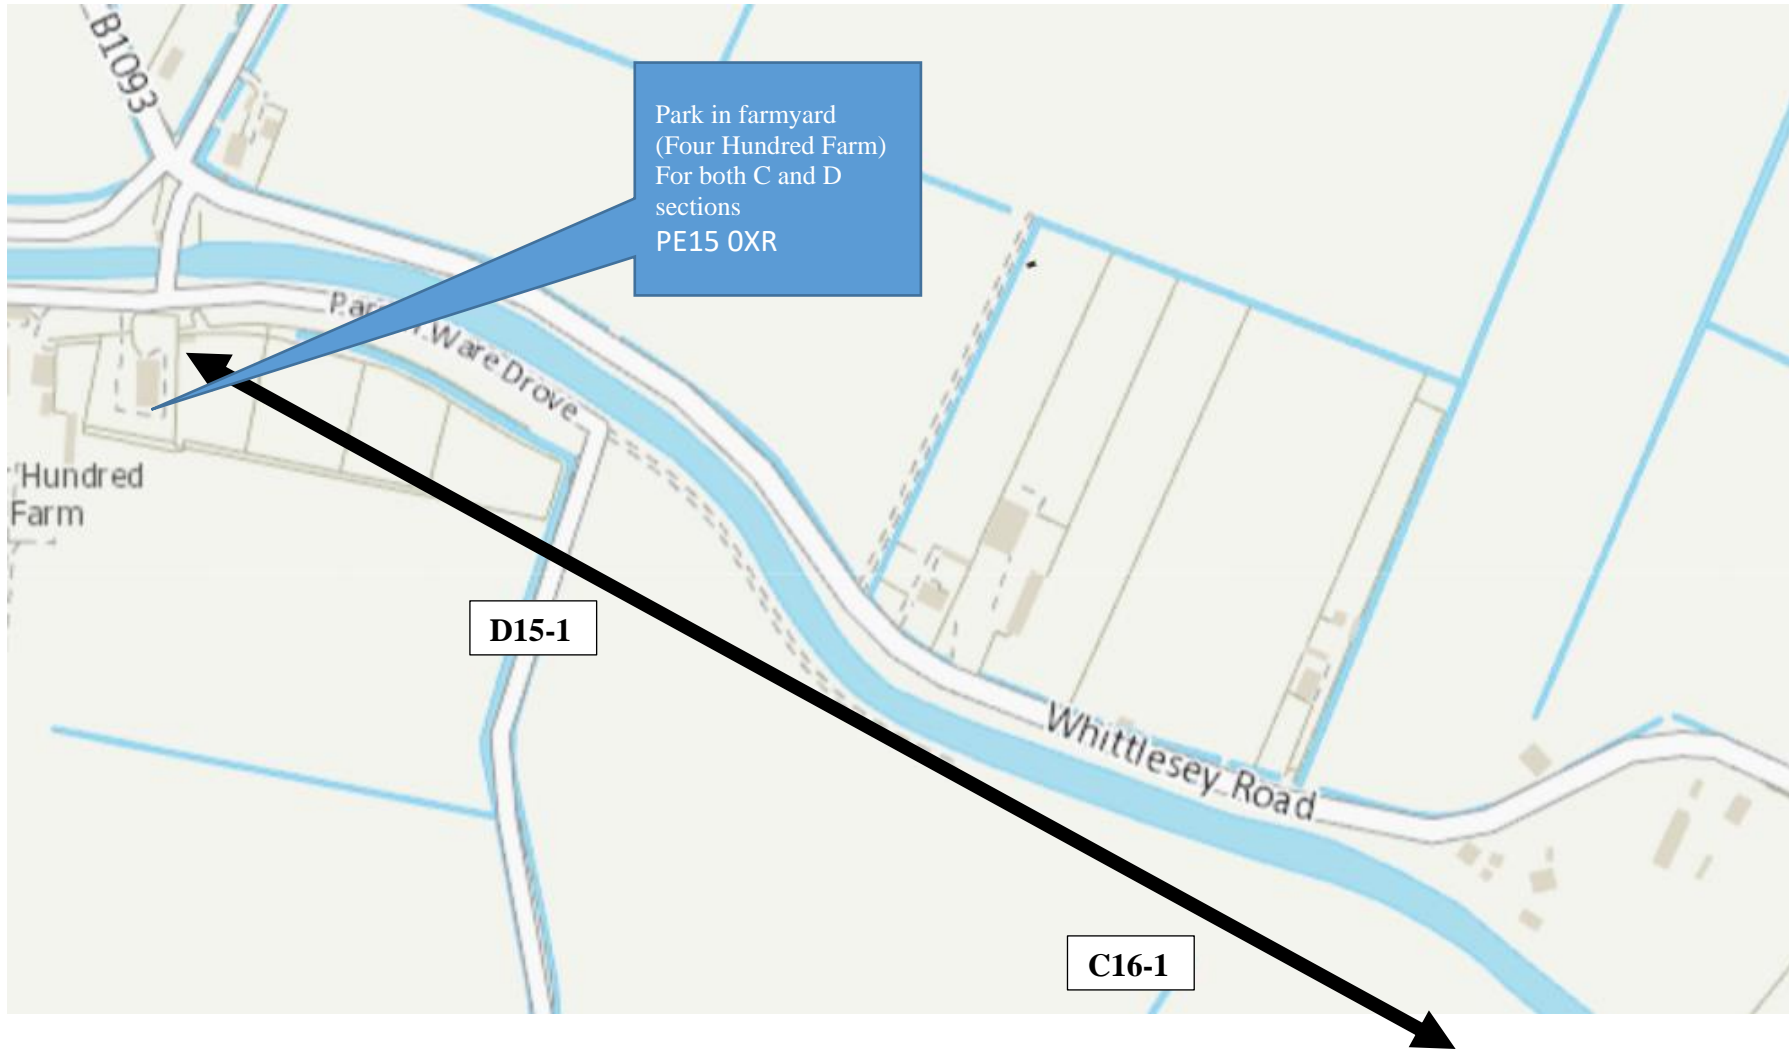

AT Winter League section – Fenland Drains parking and peg location maps

Old Nene Benwick Village centre A and B Sections

Benwick (Little London) C and D Sections

SECTION - Old Nene March downstream March Bypass, E 1-15 and F 1-16

Old Nene March Allotments and Health Centre G1-15 and H1-16 PLEASE PARK CONSIDERATELY

Old Nene March, Wigstones Bridge / BMX Section J and K PLEASE PARK CONSIDERATELY