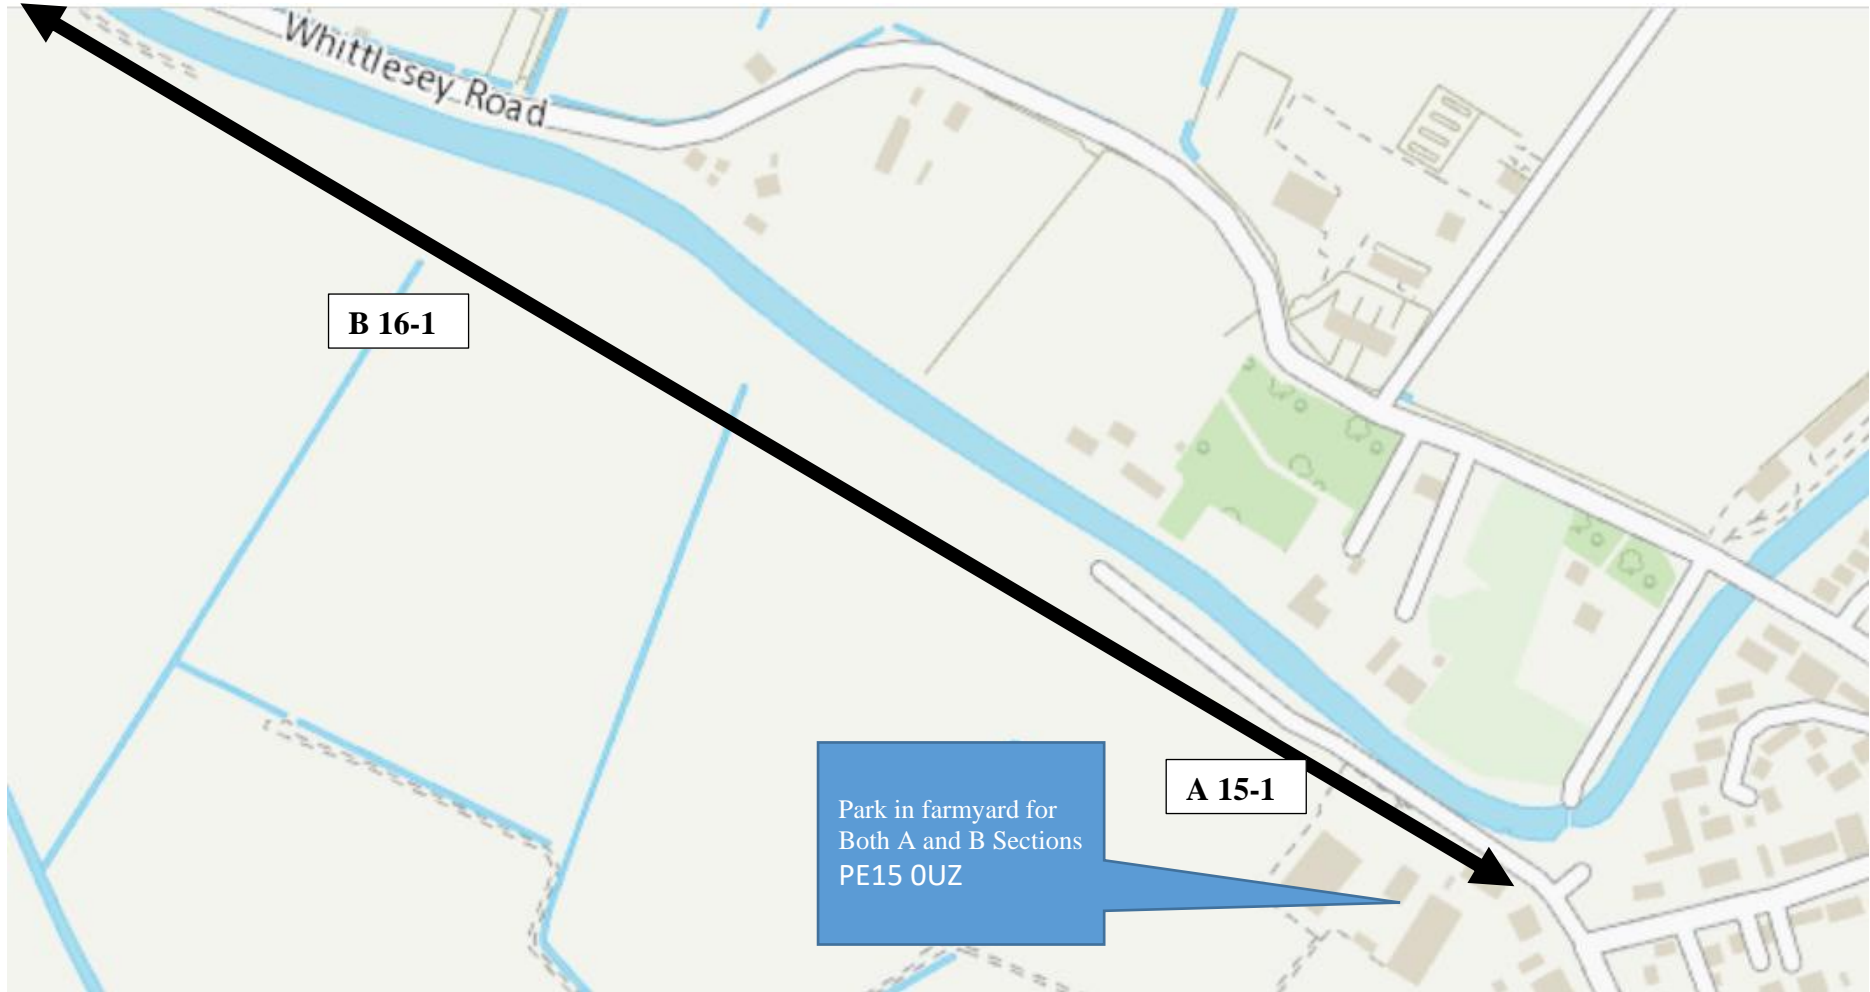

AT Winter League section – Fenland Drains parking and peg location maps

Old Nene Benwick Village centre A and B Sections

Benwick (Little London) C and D Sections

SECTION - Old Nene March downstream March Bypass, E 1-15 and F 1-16

Old Nene March Allotments and Health Centre G1-15 and H1-16 PLEASE PARK CONSIDERATELY

Old Nene March, Wigstones Bridge / BMX Section J and K PLEASE PARK CONSIDERATELY