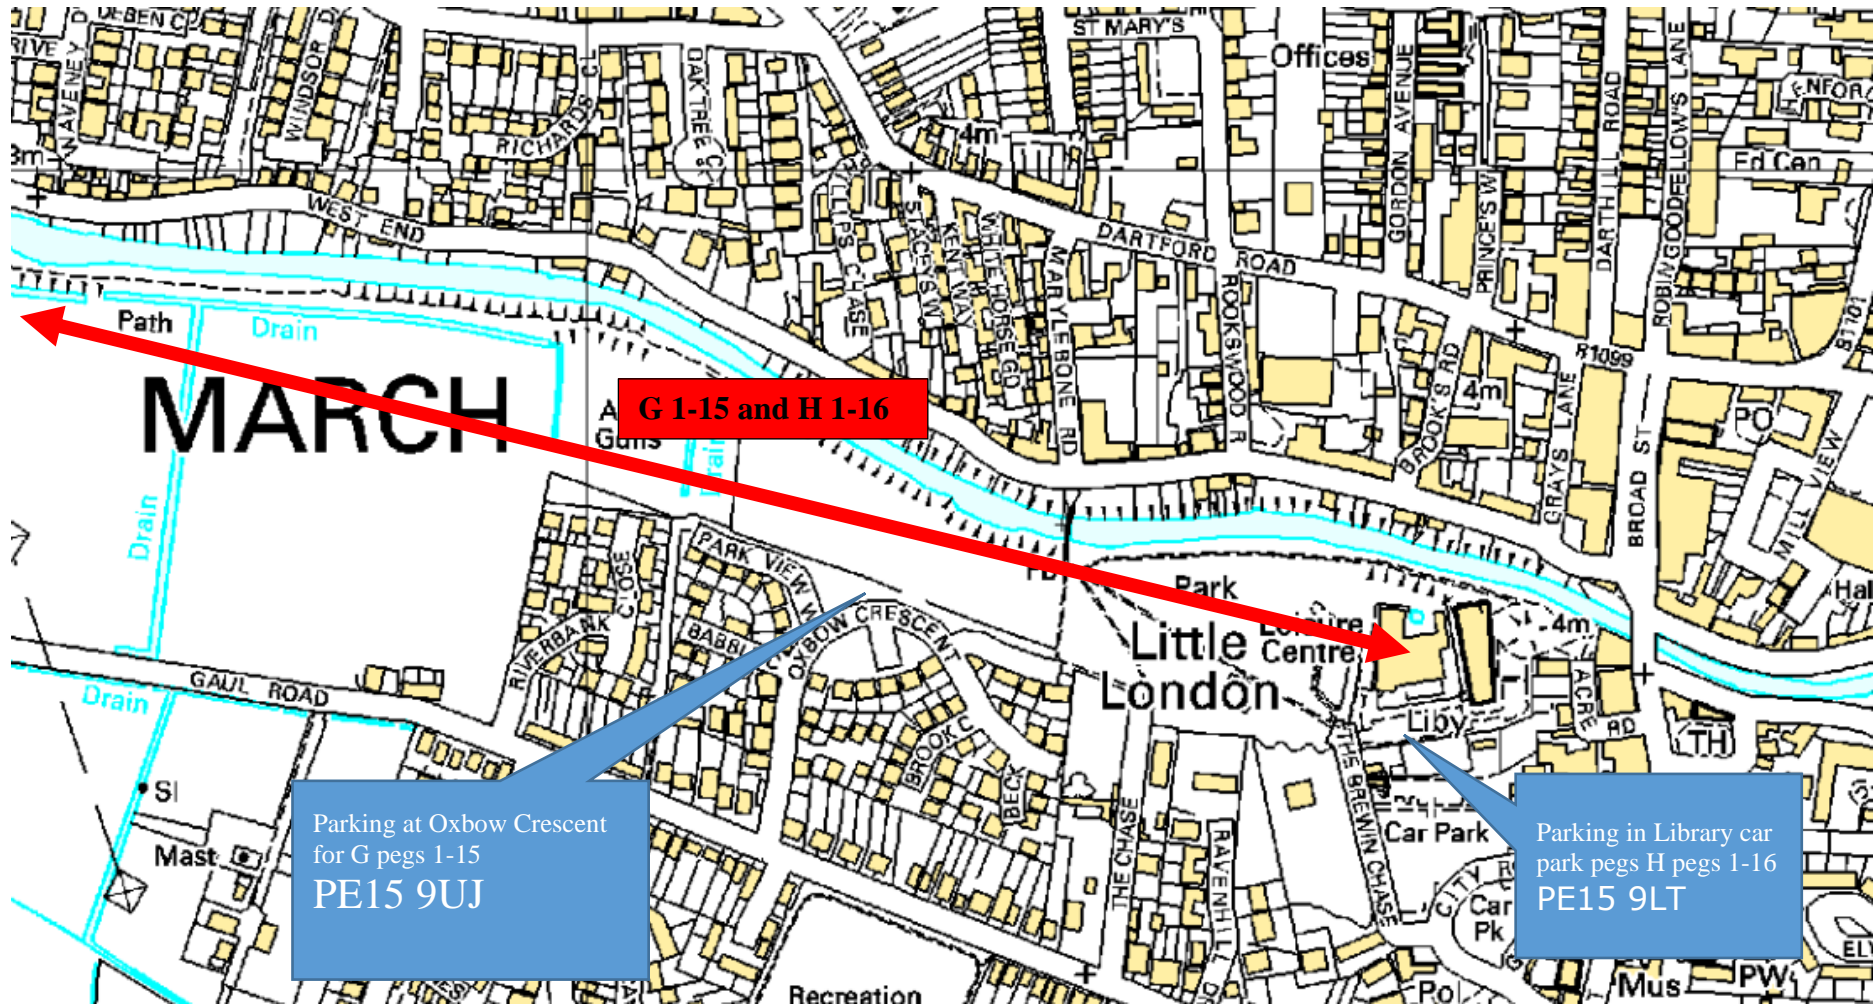

AT Winter League section – Fenland Drains parking and peg location maps

Old Nene Benwick Village centre A and B Sections

Benwick (Little London) C and D Sections

SECTION - Old Nene March downstream March Bypass, E 1-15 and F 1-16

Old Nene March Allotments and Health Centre G1-15 and H1-16 PLEASE PARK CONSIDERATELY

Old Nene March, Wigstones Bridge / BMX Section J and K PLEASE PARK CONSIDERATELY